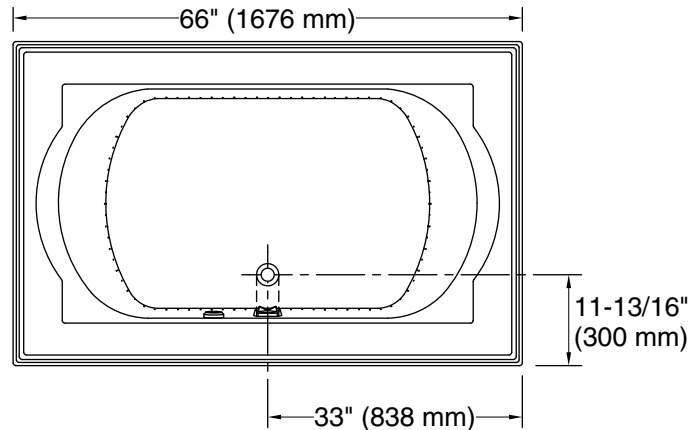

Included Components

Additional Components:
40" (1016 mm) cable

Codes/Standards

ASME A112.19.7/CSA B45.10
CSA B45.5/IAPMO Z124
ASTM E162
ASTM E662
UL 1795
CSA C22.2 No. 218.2

KOHLER® Hydrotherapy Components Five-Year Limited Warranty KOHLER® Plastic Baths and Receptors Lifetime Limited Warranty

Drop-in Rim Detail

Blower Motor Access
34" (864 mm) W x 15" (381 mm) H Min

Required Electrical Service

Two dedicated circuits required.

Blower: 120 V, 15 A, 60 Hz

Air bath: 120 V, 15 A, 60 Hz

Technical Information

All product dimensions are nominal.

Installation: Drop-in

Basin area, bottom: 42" x 27" (1067 mm x 686 mm)

Basin area, top: 54" x 30" (1372 mm x 762 mm)

Weight: 156 lbs (70.8 kg)

Minimum floor load: 44 lbs/ft² (214.8 kg/m²)