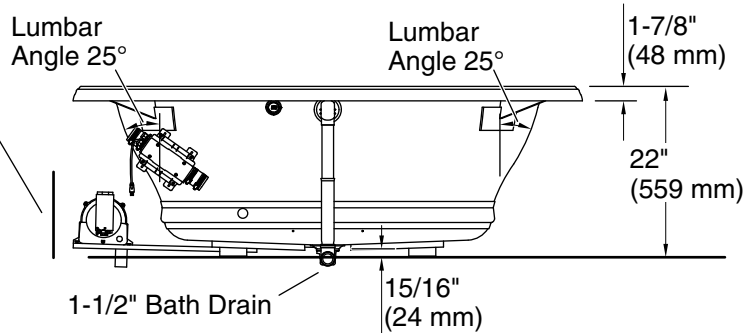

Drop-in Rim Detail

Blower Motor Access
34" (864 mm) W x 15" (381 mm) H Min

Required Electrical Service

Two dedicated circuits required.

Blower: 120 V, 15 A, 60 Hz

Air bath: 120 V, 15 A, 60 Hz

Technical Information

All product dimensions are nominal.

Installation: Drop-in

Basin area, bottom: 42" x 27" (1067 mm x 686 mm)

Basin area, top: 54" x 30" (1372 mm x 762 mm)

Weight: 156 lbs (70.8 kg)

Minimum floor load: 44 lbs/ft² (214.8 kg/m²)