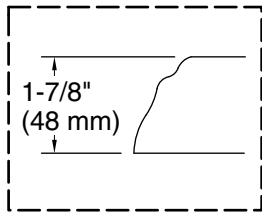

No change in measurements if connected with drain illustrated. (K-7161-AF)

Drop-in Rim Detail

Blower Motor Access
34" (864 mm) W x 15" (381 mm) H Min