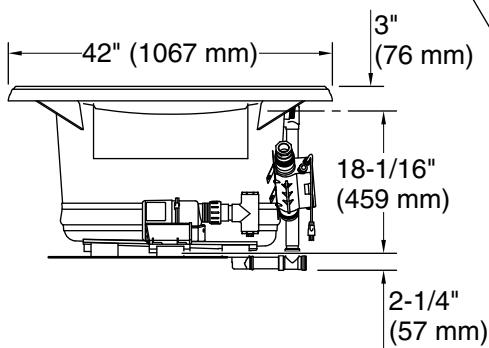

Included Components

Additional Components:
40" (1016 mm) cable

Codes/Standards

ASME A112.19.7/CSA B45.10
CSA B45.5/IAPMO Z124
ASTM E162
ASTM E662
UL 1795
CSA C22.2 No. 218.2

KOHLER® Hydrotherapy Components Five-Year Limited Warranty KOHLER® Plastic Baths and Receptors Lifetime Limited Warranty

Drop-in Rim Detail

Blower Motor Access
34" (864 mm) W x 15" (381 mm) H Min

Required Electrical Service

Two dedicated circuits required.

Blower: 120 V, 15 A, 60 Hz

Air bath: 120 V, 15 A, 60 Hz

Technical Information

All product dimensions are nominal.

Installation: Drop-in

Basin area, bottom: 42" x 27" (1067 mm x 686 mm)

Basin area, top: 54" x 30" (1372 mm x 762 mm)

Weight: 156 lbs (70.8 kg)

Minimum floor load: 44 lbs/ft² (214.8 kg/m²)

Water depth: 16" (406 mm)

Water capacity: 81 gal (306.6 L)

Electrical component rating: Blower: 120 V, 10 A, 60 Hz
Air bath: 120 V, 5 A, 60 Hz

Notes

Measure your actual product for rough-in details.

Install this product according to the installation instructions.